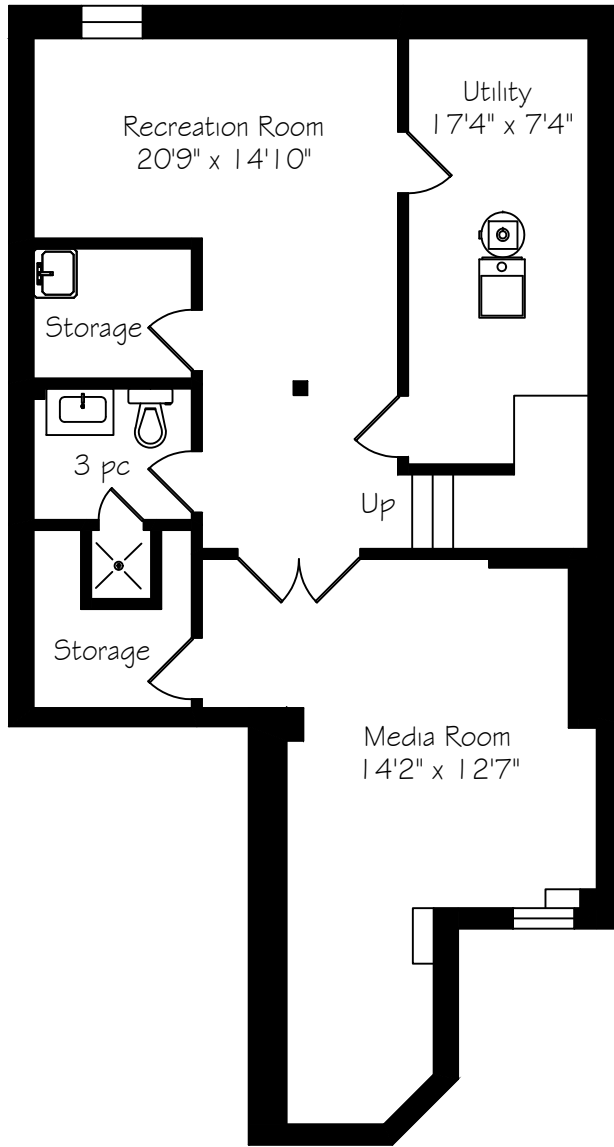

286 Hamilton Drive

Measurements and Calculations are approximate
To be used as guidelines only
www.measuredup.ca

Lower Level
904 Square Feet

Main Floor
914 Square Feet
+ 194 Garage

Second Floor
975 Square Feet