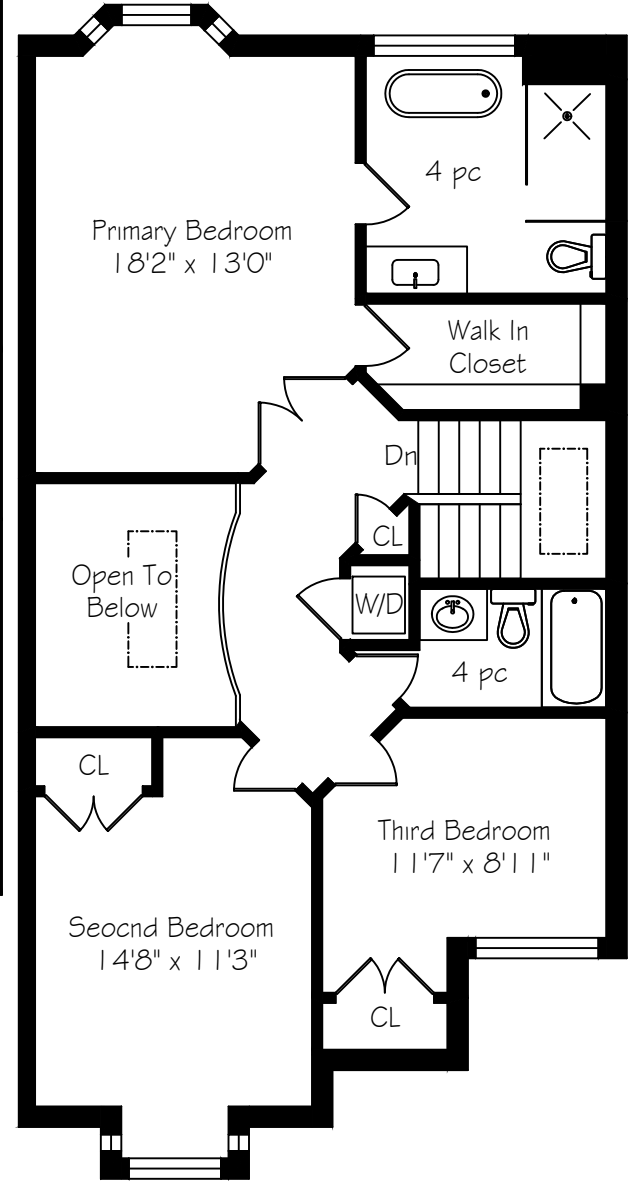

286 Hamilton Drive

Measurements and Calculations are approximate
To be used as guidelines only
www.measuredup.ca

Lower Level
904 Square Feet

Main Floor
914 Square Feet
+ 194 Garage

Second Floor
975 Square Feet