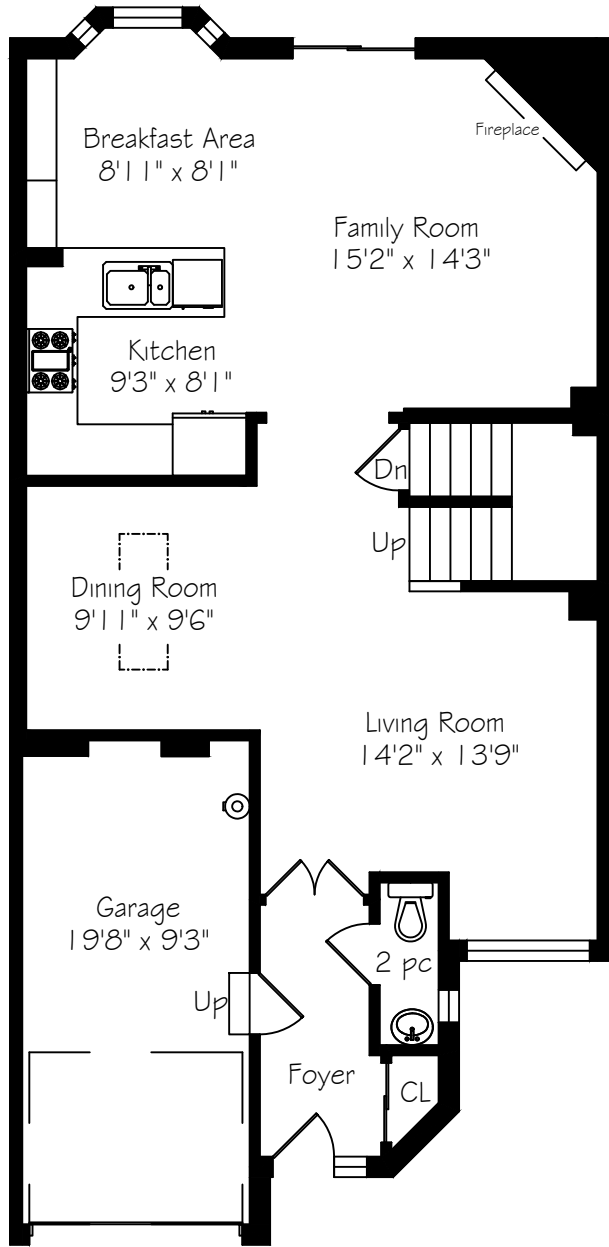

286 Hamilton Drive

Measurements and Calculations are approximate
To be used as guidelines only
www.measuredup.ca

Lower Level
904 Square Feet

Main Floor
914 Square Feet
+ 194 Garage

Second Floor
975 Square Feet